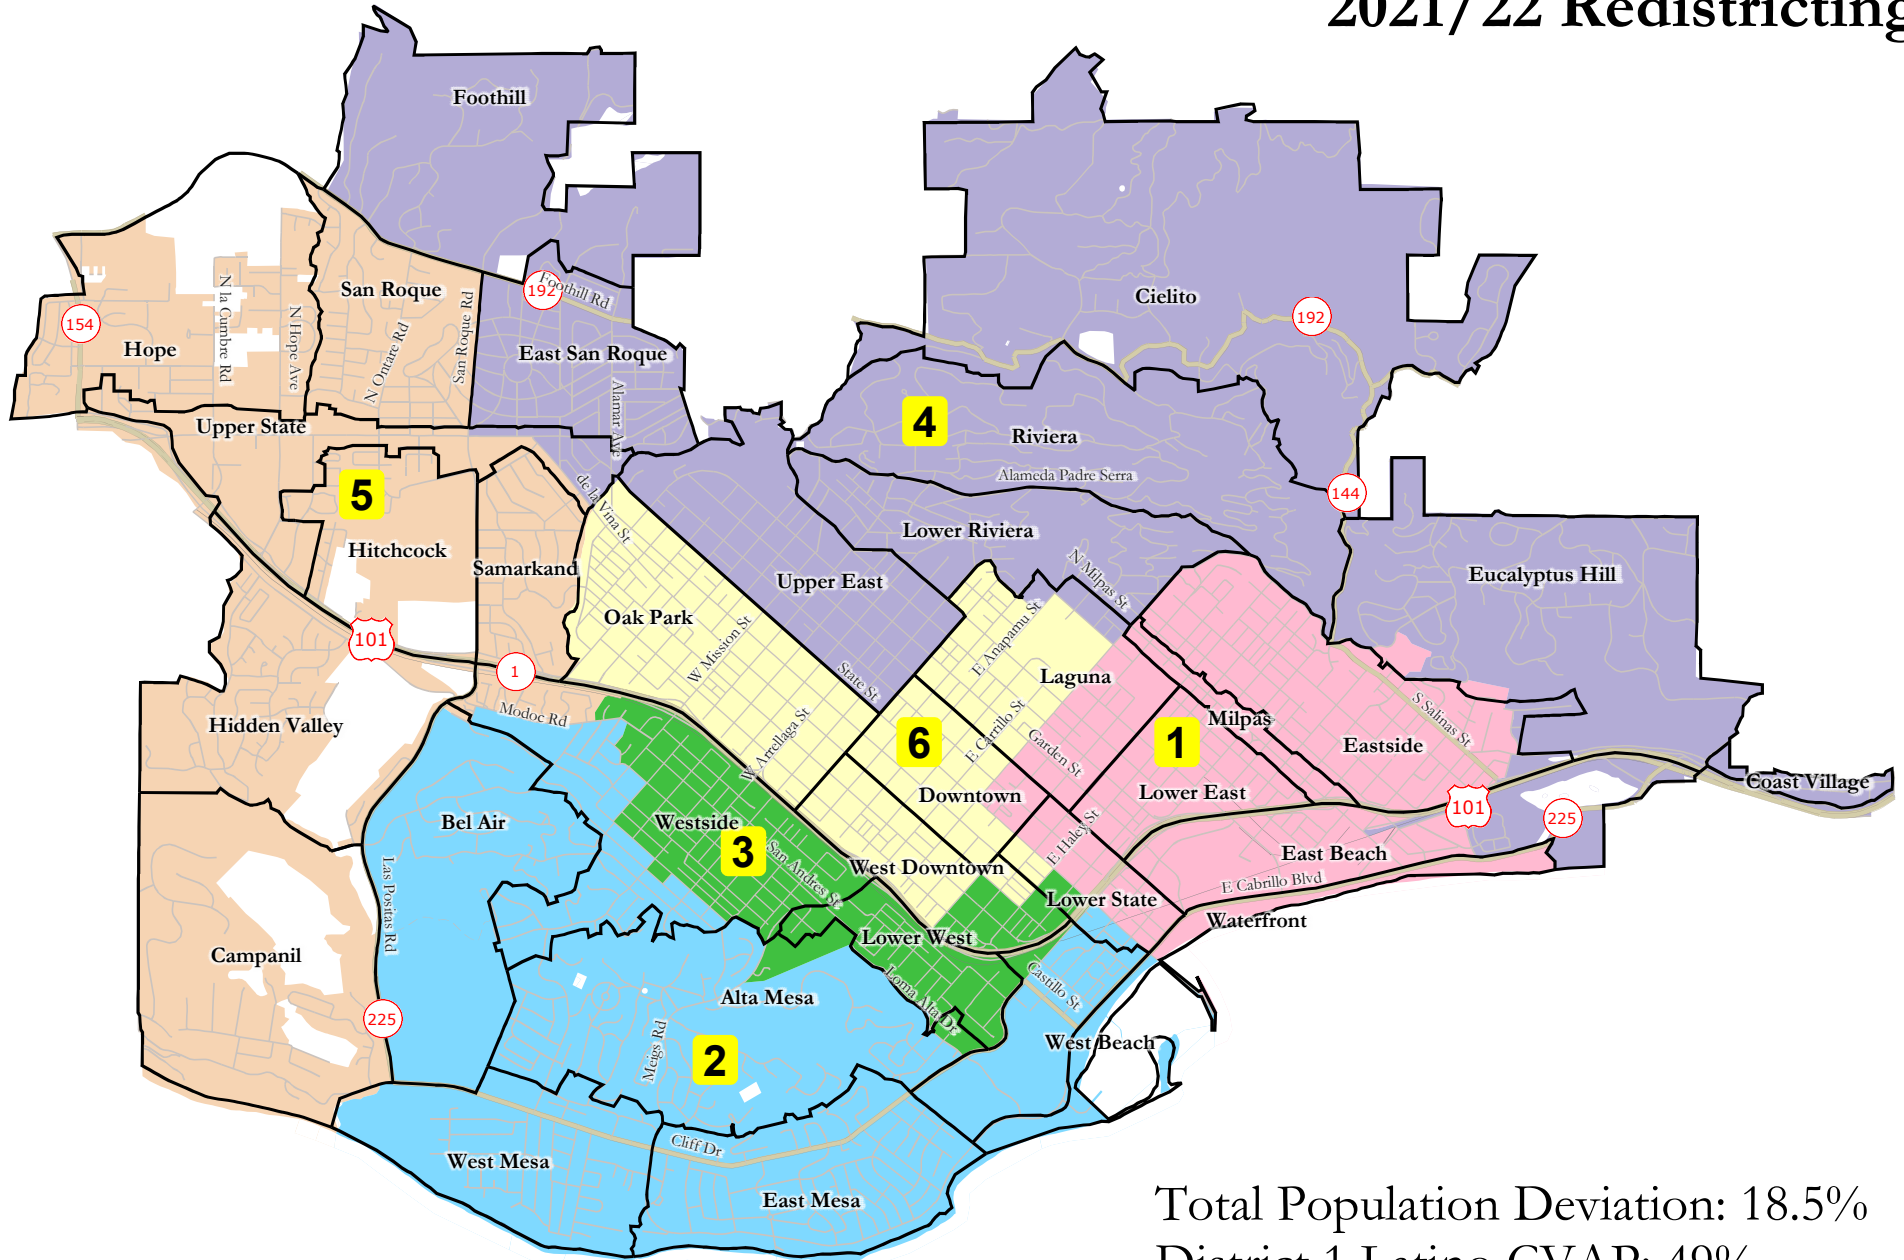

# Current Plan

# City of Santa Barbara 2021/22 Redistricting

Total Population Deviation: 18.5%  
District 1 Latino CVAP: 49%  
District 3 Latino CVAP: 45%

Santa Barbara Airport in District 5